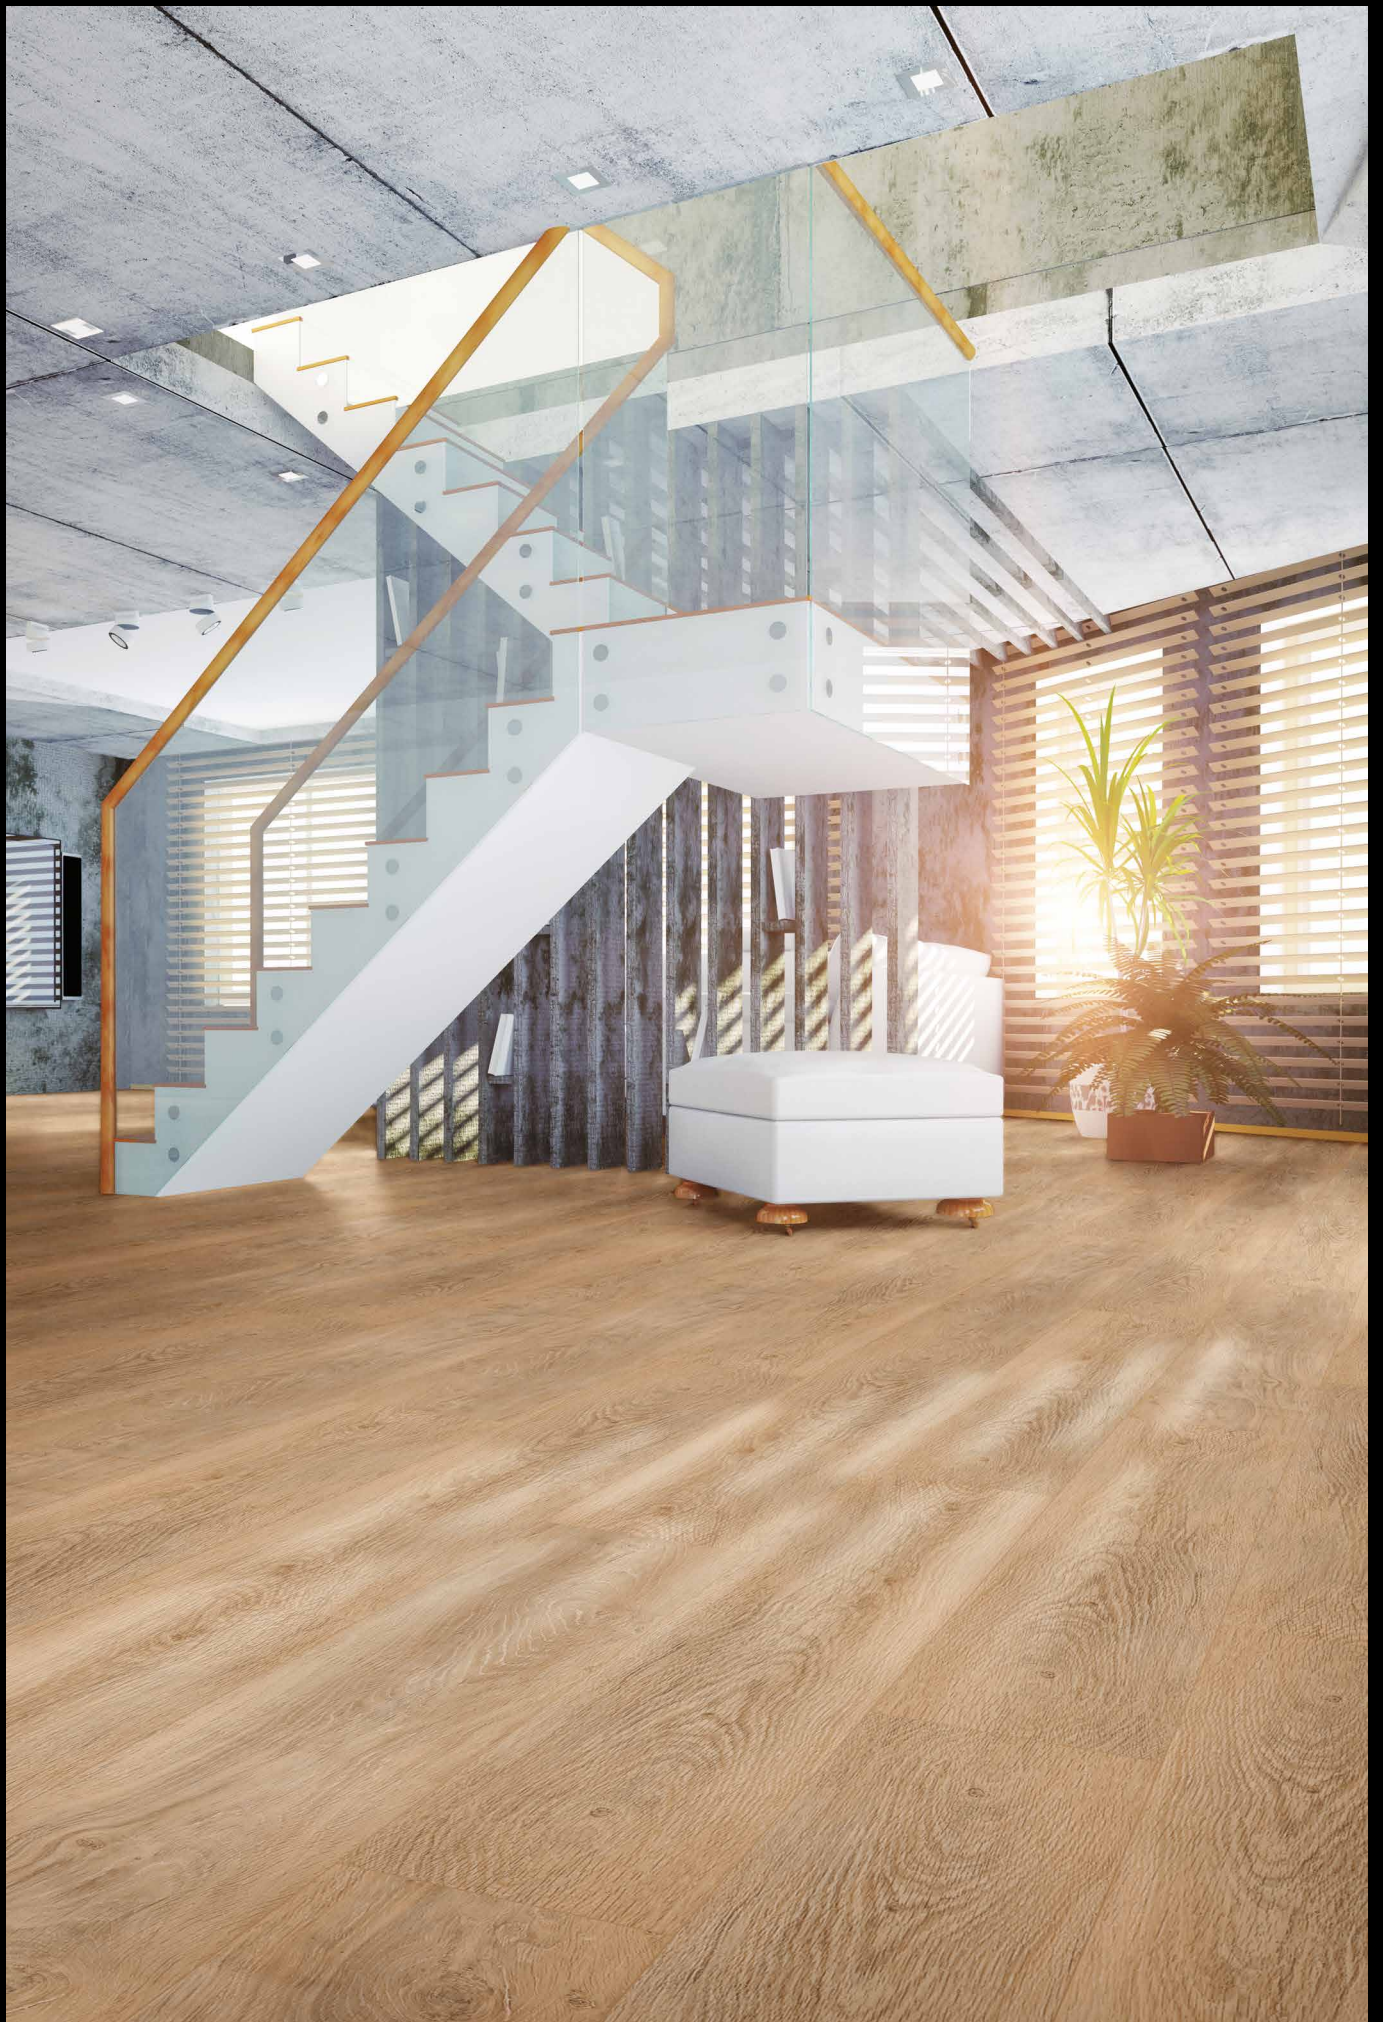

PAOLO

MICHAEL

ROGER

MARIO

The image features a dark, monochromatic wood grain texture. The grain runs diagonally from the top-left to the bottom-right. In the upper-left quadrant, there is a white outline of the state of Indiana. Inside this outline, the word "WILLIAM" is written in a white, serif, all-caps font.

WILLIAM

A close-up photograph of a wood surface with a prominent, diagonal grain pattern. The wood is a medium brown color with visible growth rings and some darker staining or knots. A white rectangular box with a slightly irregular bottom edge is overlaid on the upper left portion of the image.